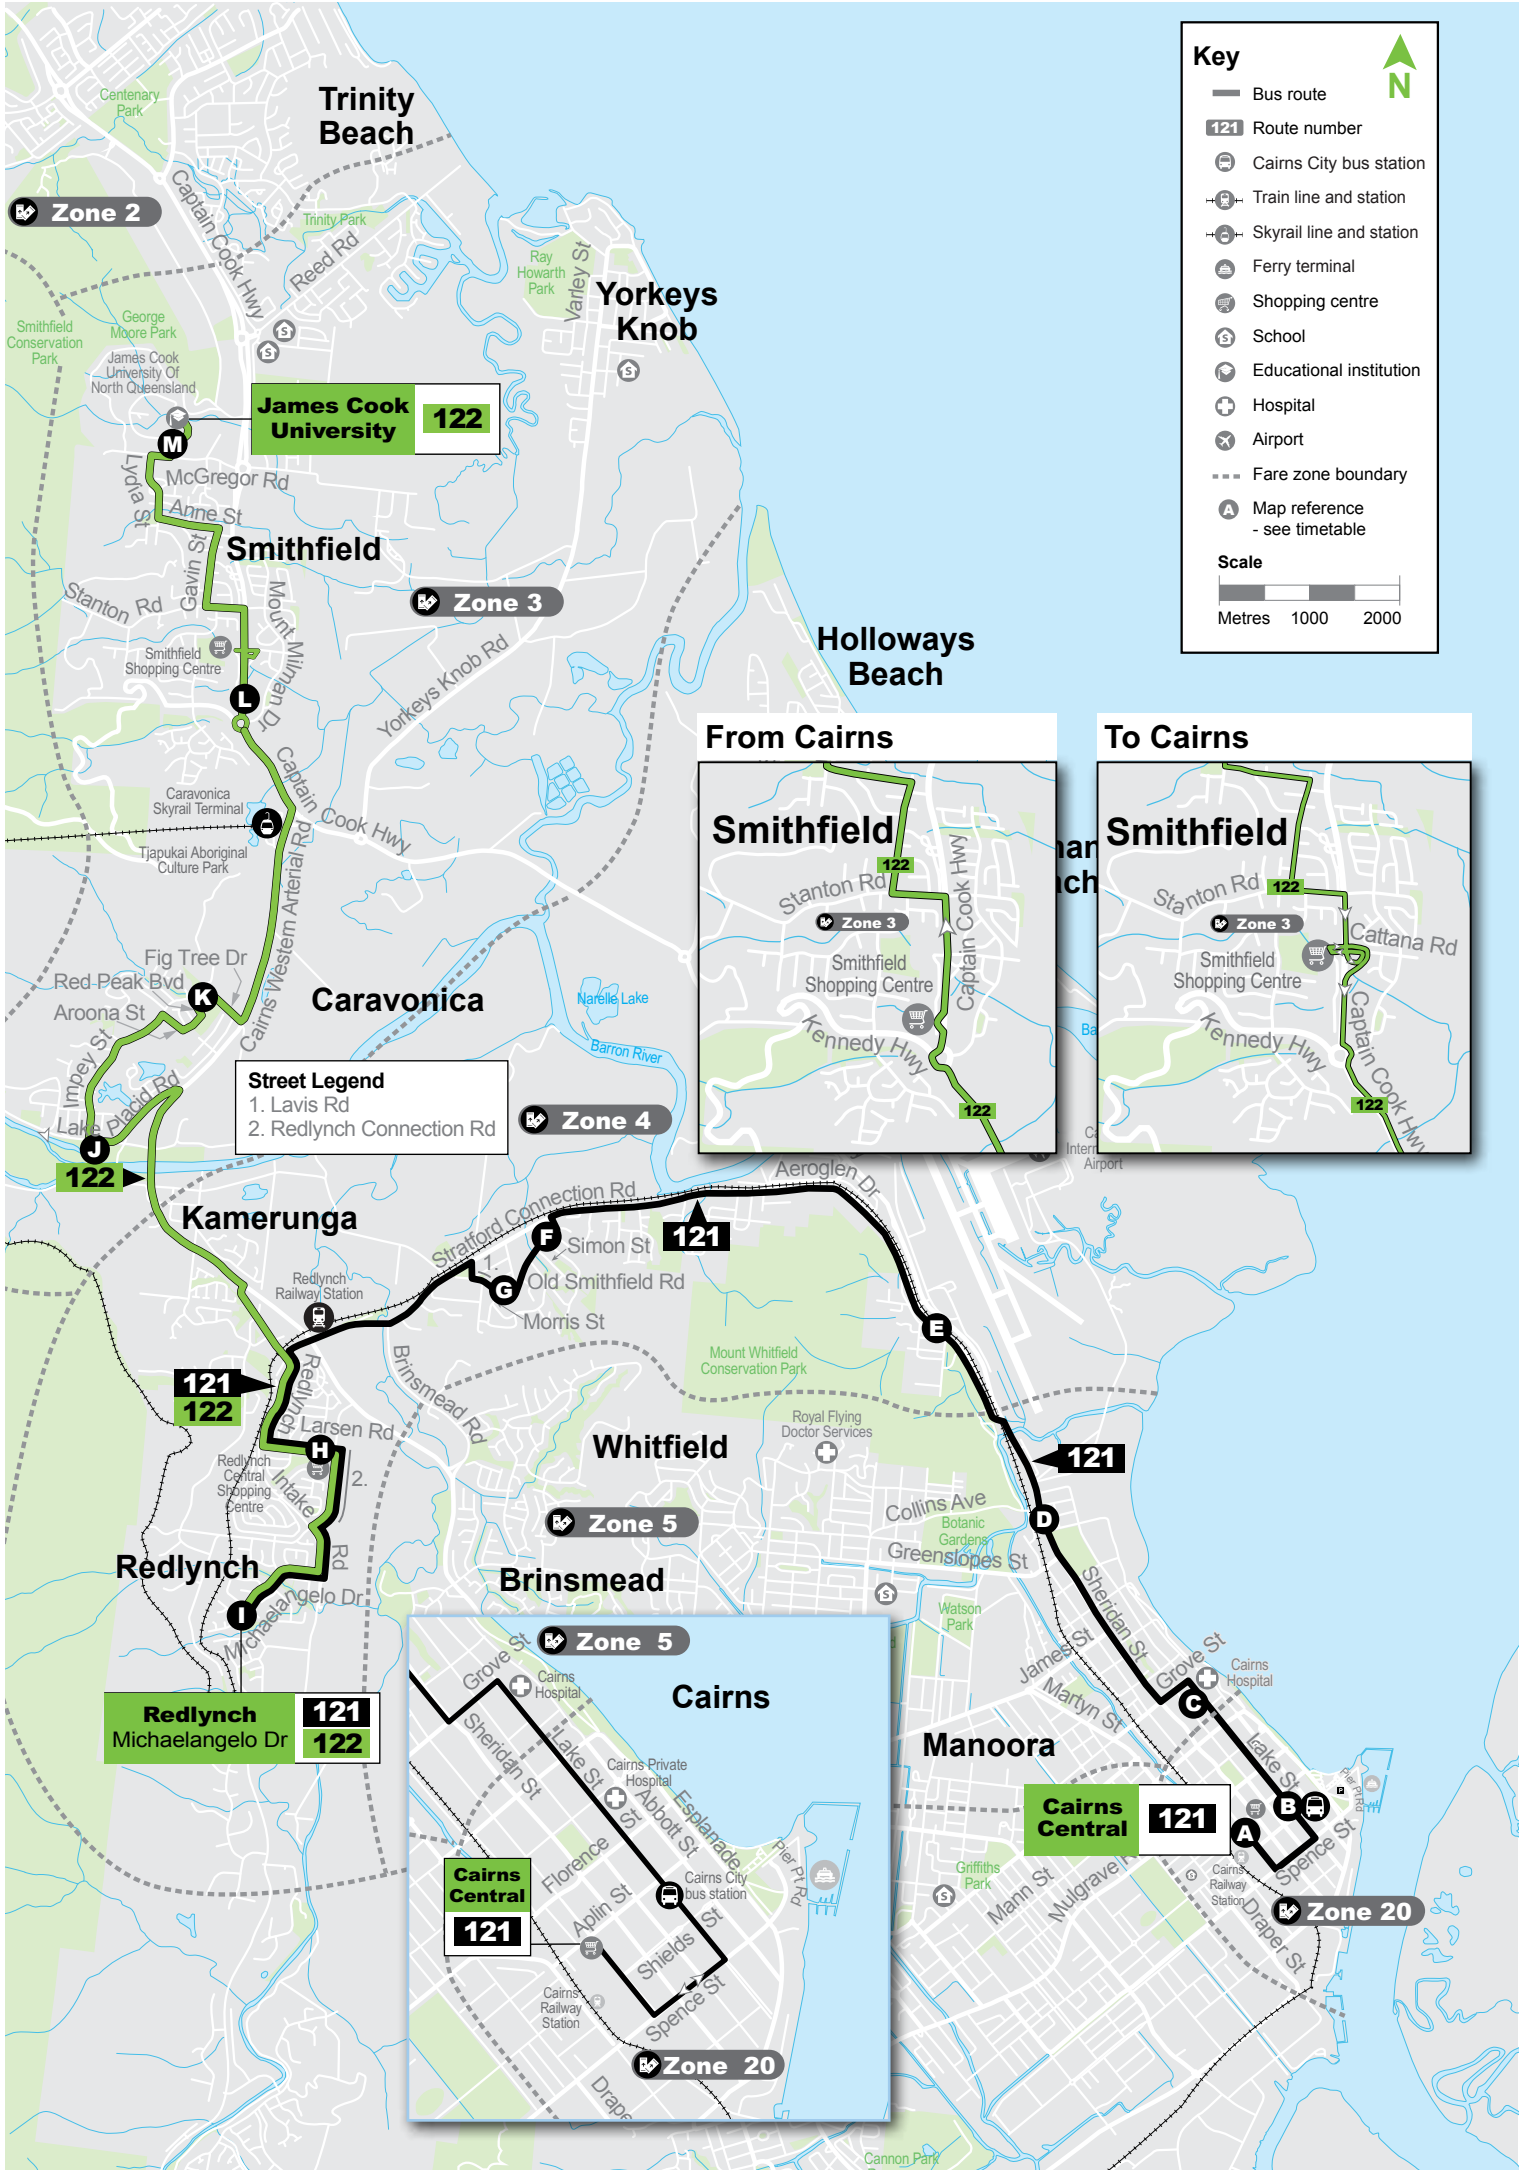

.....
Your **Cairns** bus operator

121, 122

121 Cairns Central to Redlynch

122 Redlynch to James Cook University

Effective from 8 September 2014

Route descriptions

121 Cairns Central to Redlynch servicing Freshwater and Redlynch. Operates 7 days.

122 Redlynch to James Cook University servicing Redlynch, Lake Placid and Smithfield. Operates 7 days.

Due to unforeseen circumstances, details on this timetable may change. For up-to-date information visit TransLink for information on timetables, maps, fares, journey planning, special events and accessibility.

© The State of Queensland
(Department of Transport and Main Roads) 2014
TransLink tt Cairns (Rte 121/122) printed Aug 2014

Great state. Great opportunity.

Key

-  Bus route
-  Route number
-  Cairns City bus station
-  Train line and station
-  Skyrail line and station
-  Ferry terminal
-  Shopping centre
-  School
-  Educational institution
-  Hospital
-  Airport
-  Fare zone boundary
-  Map reference - see timetable

From Cairns

To Cairns

Street Legend
 1. Lavis Rd
 2. Redlynch Connection Rd

Zone 4

Kamerunga

Simon St 121

121 122

Whitfield