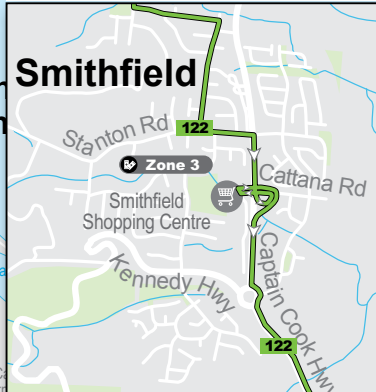

© The State of Queensland
(Department of Transport and Main Roads) 2014
TransLink tt Cairns (Rte 121/122) printed Aug 2014

Great state. Great opportunity.

Key

-  Bus route
-  Route number
-  Cairns City bus station
-  Train line and station
-  Skyrail line and station
-  Ferry terminal
-  Shopping centre
-  School
-  Educational institution
-  Hospital
-  Airport
-  Fare zone boundary
-  Map reference - see timetable

Scale

Zone 2

Trinity Beach

Yorkeys Knob

James Cook University 122

Smithfield

Zone 3

Holloways Beach

From Cairns

To Cairns

Street Legend
 1. Lavis Rd
 2. Redlynch Connection Rd

Zone 4

Kamerunga

Simon St 121

121 122

Whitfield

Brinsmead

Zone 5

Redlynch

Redlynch Michaelangelo Dr 121 122

Cairns

Cairns Central 121

Zone 20

Manoora