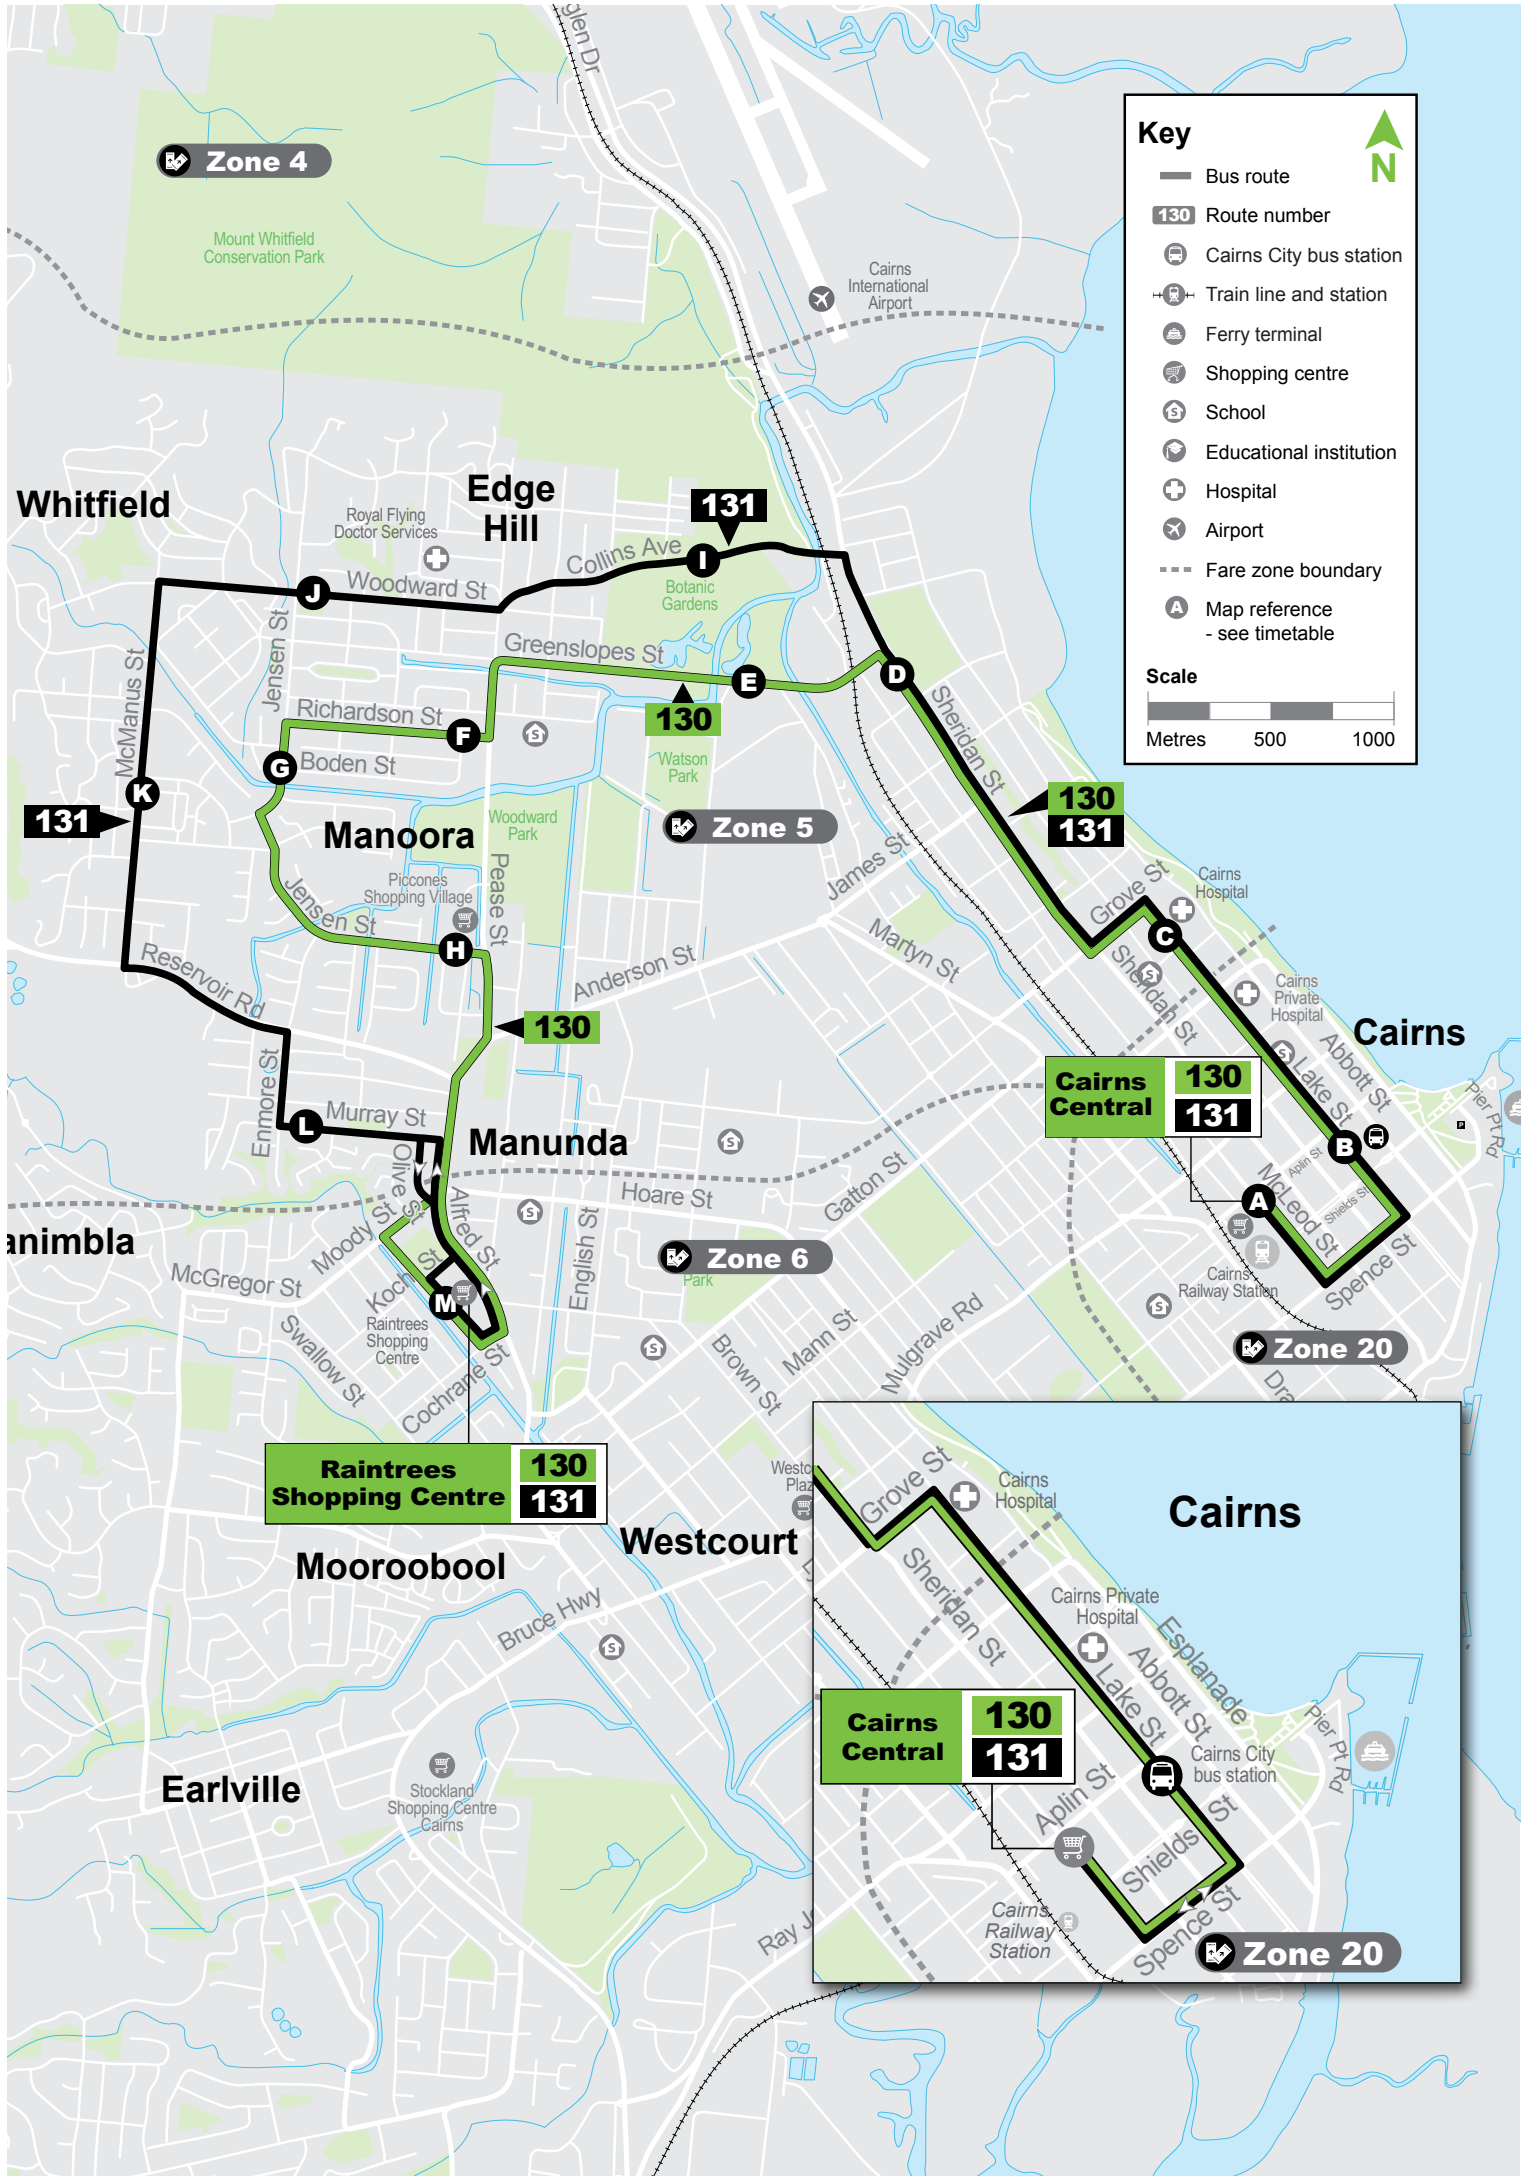

Key

- Bus route
- 130
- 131
- Cairns City bus station
- Train line and station
- Ferry terminal
- Shopping centre
- School
- Educational institution
- Hospital
- Airport
- Fare zone boundary
- Map reference - see timetable

Scale

Metres 500 1000

Zone 4

131

130

Zone 5

130

131

131

Cairns Central

130

131

Zone 6

Zone 20

Raintrees Shopping Centre

130

131

Cairns

Cairns Central

130

131

Zone 20