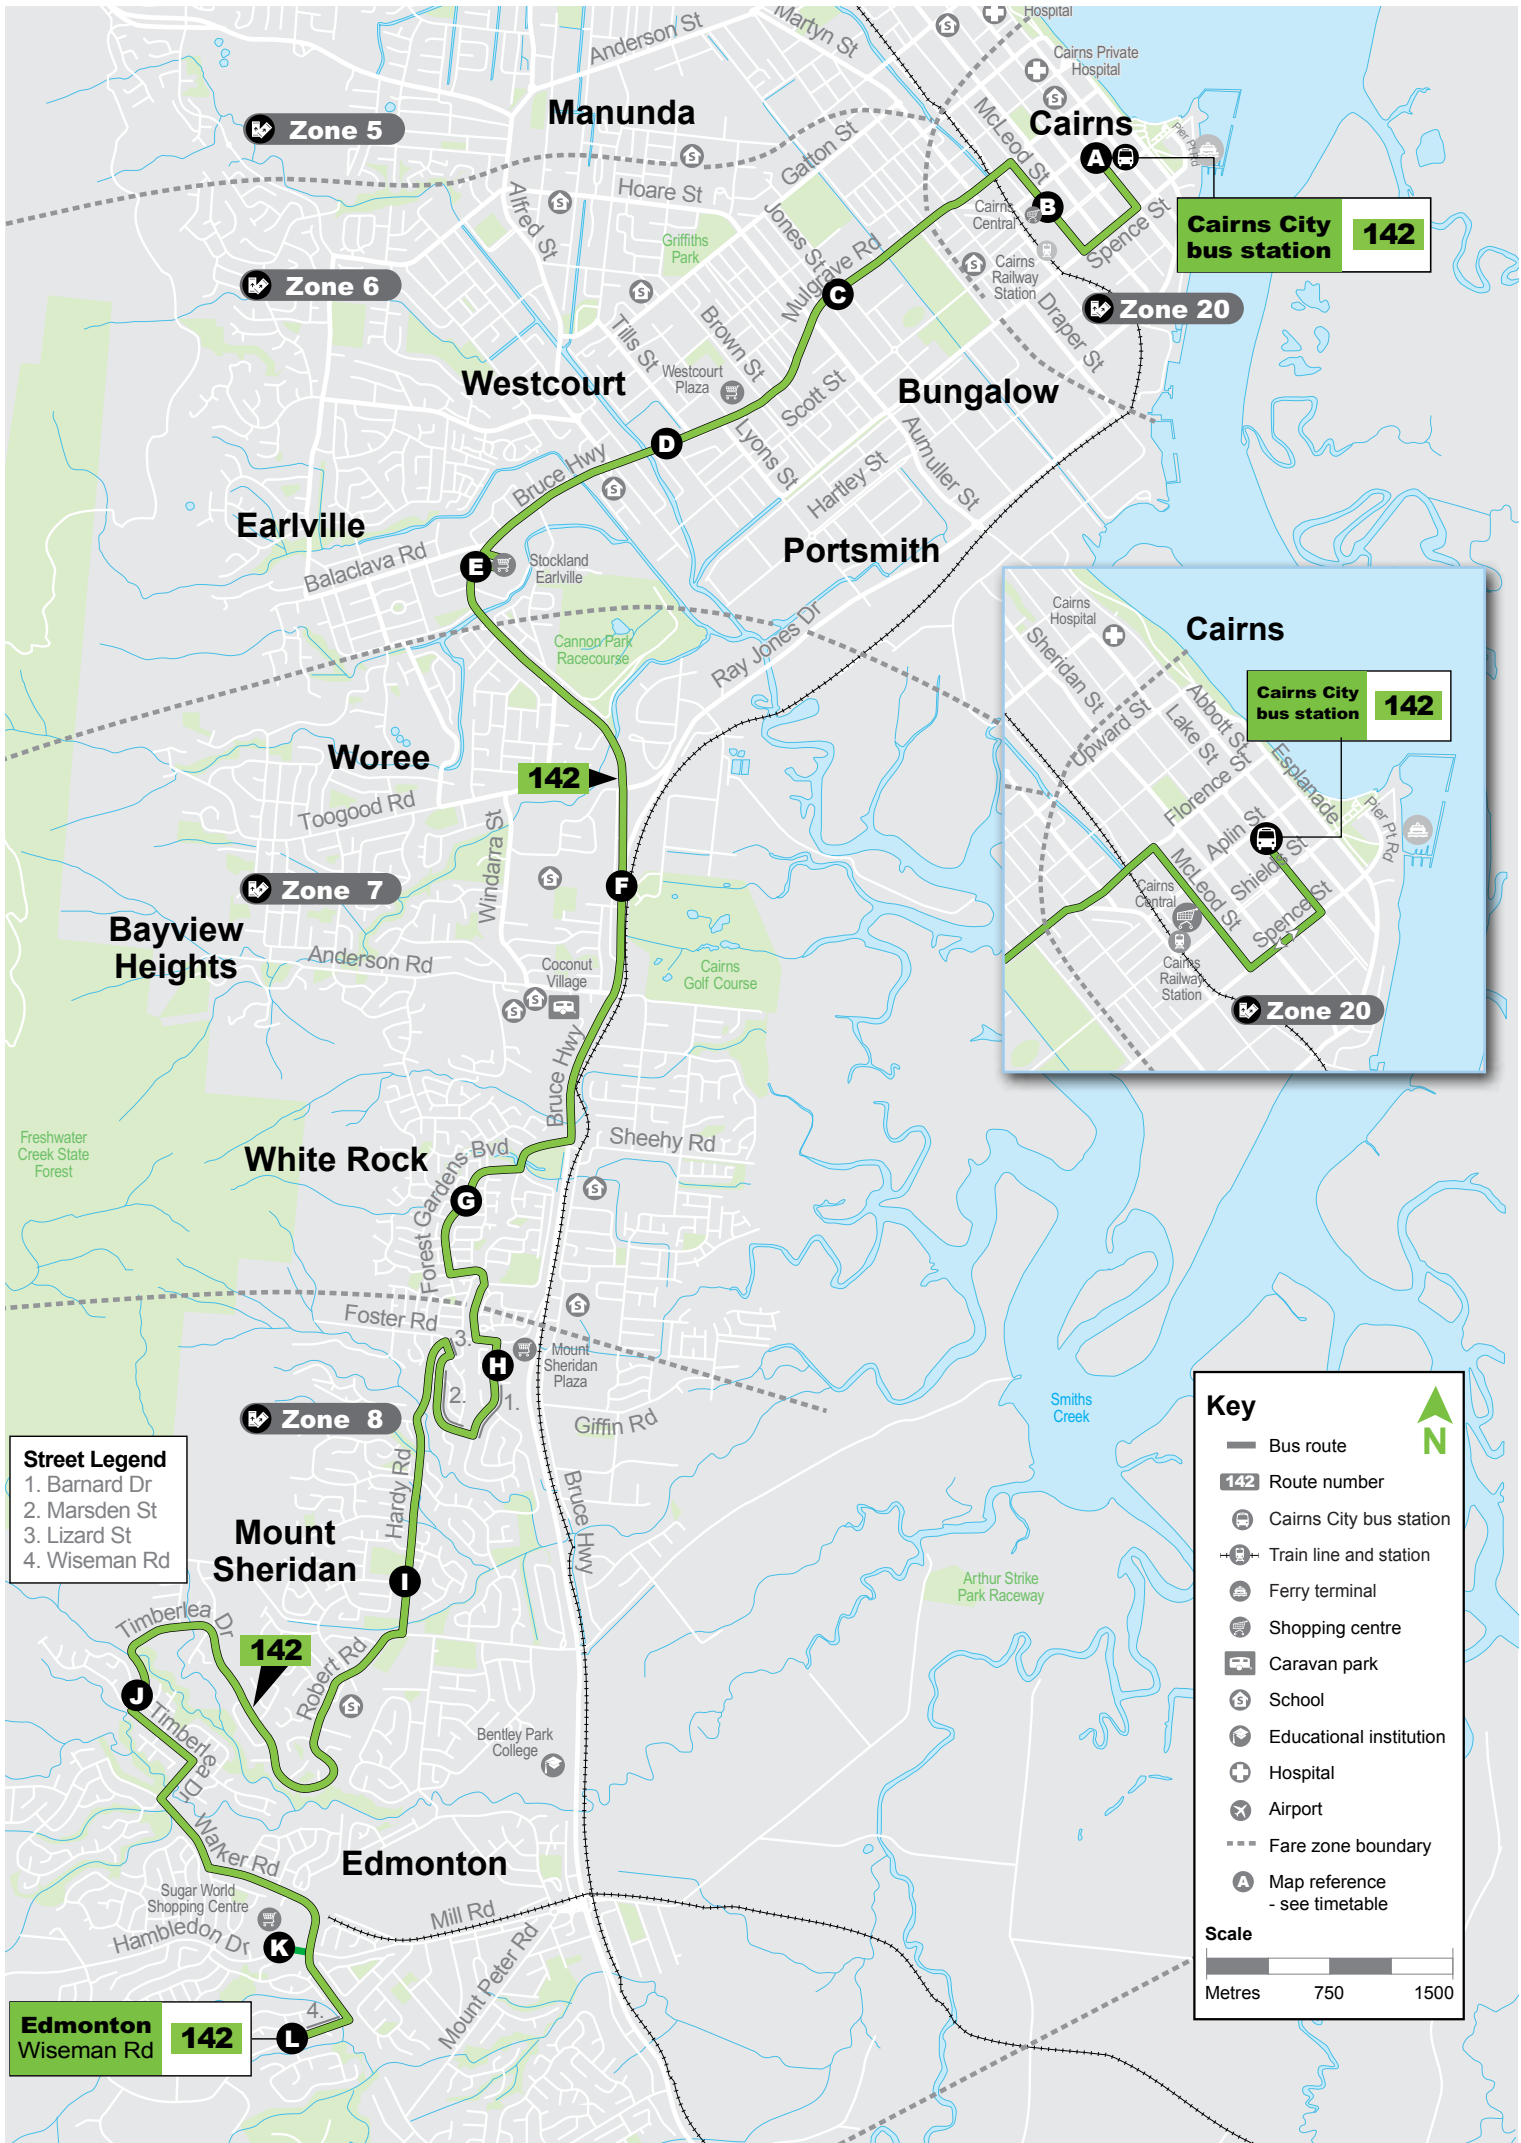

Your Cairns bus operator

142

142 Cairns City bus station to Edmonton

Effective from 8 September 2014

Route description

142 Cairns City bus station to Edmonton

servicing Stockland Earville, Mt Sheridan Plaza and Sugar World.
Operates 7 days.

Street Legend
 1. Barnard Dr
 2. Marsden St
 3. Lizard St
 4. Wiseman Rd

Key

- Bus route
- 142** Route number
- Cairns City bus station
- Train line and station
- Ferry terminal
- Shopping centre
- Caravan park
- School
- Educational institution
- Hospital
- Airport
- Fare zone boundary
- A** Map reference - see timetable

Scale

Metres 750 1500

Edmonton Wiseman Rd 142

Cairns City bus station 142

route
142

Cairns City bus station to Edmonton

servicing Stockland Earlville, Mt Sheridan Plaza, Bentley Park and Sugarworld

Monday to Friday							
map ref	Route number	142	142	142	142	142	142
		am	am	am	am	am	am
A	Cairns City bus station Platform 1	7.27	7.57	8.27	8.57	9.57	10.57
B	Cairns Central Shopping Centre	7.30	8.00	8.30	9.00	10.00	11.00
C	Mulgrave Rd (Jones St)	7.35	8.05	8.35	9.05	10.05	11.05
D	Mulgrave Rd (Balaclava School)	7.40	8.10	8.40	9.10	10.10	11.10
E	Stockland Earlville	7.45	8.15	8.45	9.15	10.15	11.15
F	Des Chalmers Dr (Charlotte Cl)	7.50	8.20	8.50	9.20	10.20	11.20
G	Forest Gardens	7.56	8.26	8.56	9.26	10.26	11.26
H	Mt Sheridan Plaza	8.02	8.32	9.02	9.32	10.32	11.32
I	Hardy Rd	8.07	8.37	9.07	9.37	10.37	11.37
J	Timberlea Dr	8.12	8.42	9.12	9.42	10.42	11.42
K	Sugarworld Shops	8.16	8.46	9.16	9.46	10.46	11.46
L	Edmonton (Wiseman Rd)	8.20	8.50	9.20	9.50	10.50	11.50