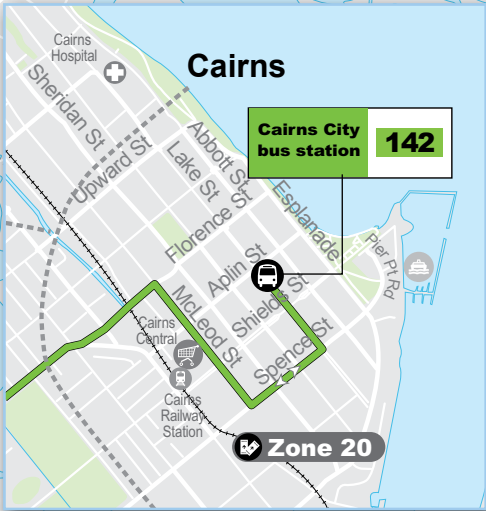

Street Legend
 1. Barnard Dr
 2. Marsden St
 3. Lizard St
 4. Wiseman Rd

Key

- Bus route
- 142** Route number
- Cairns City bus station
- Train line and station
- Ferry terminal
- Shopping centre
- Caravan park
- School
- Educational institution
- Hospital
- Airport
- Fare zone boundary
- A** Map reference - see timetable

Scale

Metres 750 1500

Edmonton Wiseman Rd 142

Cairns City bus station 142

route
142

Cairns City bus station to Edmonton

servicing Stockland Earlville, Mt Sheridan Plaza, Bentley Park and Sugarworld

Monday to Friday							
map ref	Route number	142	142	142	142	142	142
		am	am	am	am	am	am
A	Cairns City bus station Platform 1	7.27	7.57	8.27	8.57	9.57	10.57
B	Cairns Central Shopping Centre	7.30	8.00	8.30	9.00	10.00	11.00
C	Mulgrave Rd (Jones St)	7.35	8.05	8.35	9.05	10.05	11.05
D	Mulgrave Rd (Balaclava School)	7.40	8.10	8.40	9.10	10.10	11.10
E	Stockland Earlville	7.45	8.15	8.45	9.15	10.15	11.15
F	Des Chalmers Dr (Charlotte Cl)	7.50	8.20	8.50	9.20	10.20	11.20
G	Forest Gardens	7.56	8.26	8.56	9.26	10.26	11.26
H	Mt Sheridan Plaza	8.02	8.32	9.02	9.32	10.32	11.32
I	Hardy Rd	8.07	8.37	9.07	9.37	10.37	11.37
J	Timberlea Dr	8.12	8.42	9.12	9.42	10.42	11.42
K	Sugarworld Shops	8.16	8.46	9.16	9.46	10.46	11.46
L	Edmonton (Wiseman Rd)	8.20	8.50	9.20	9.50	10.50	11.50