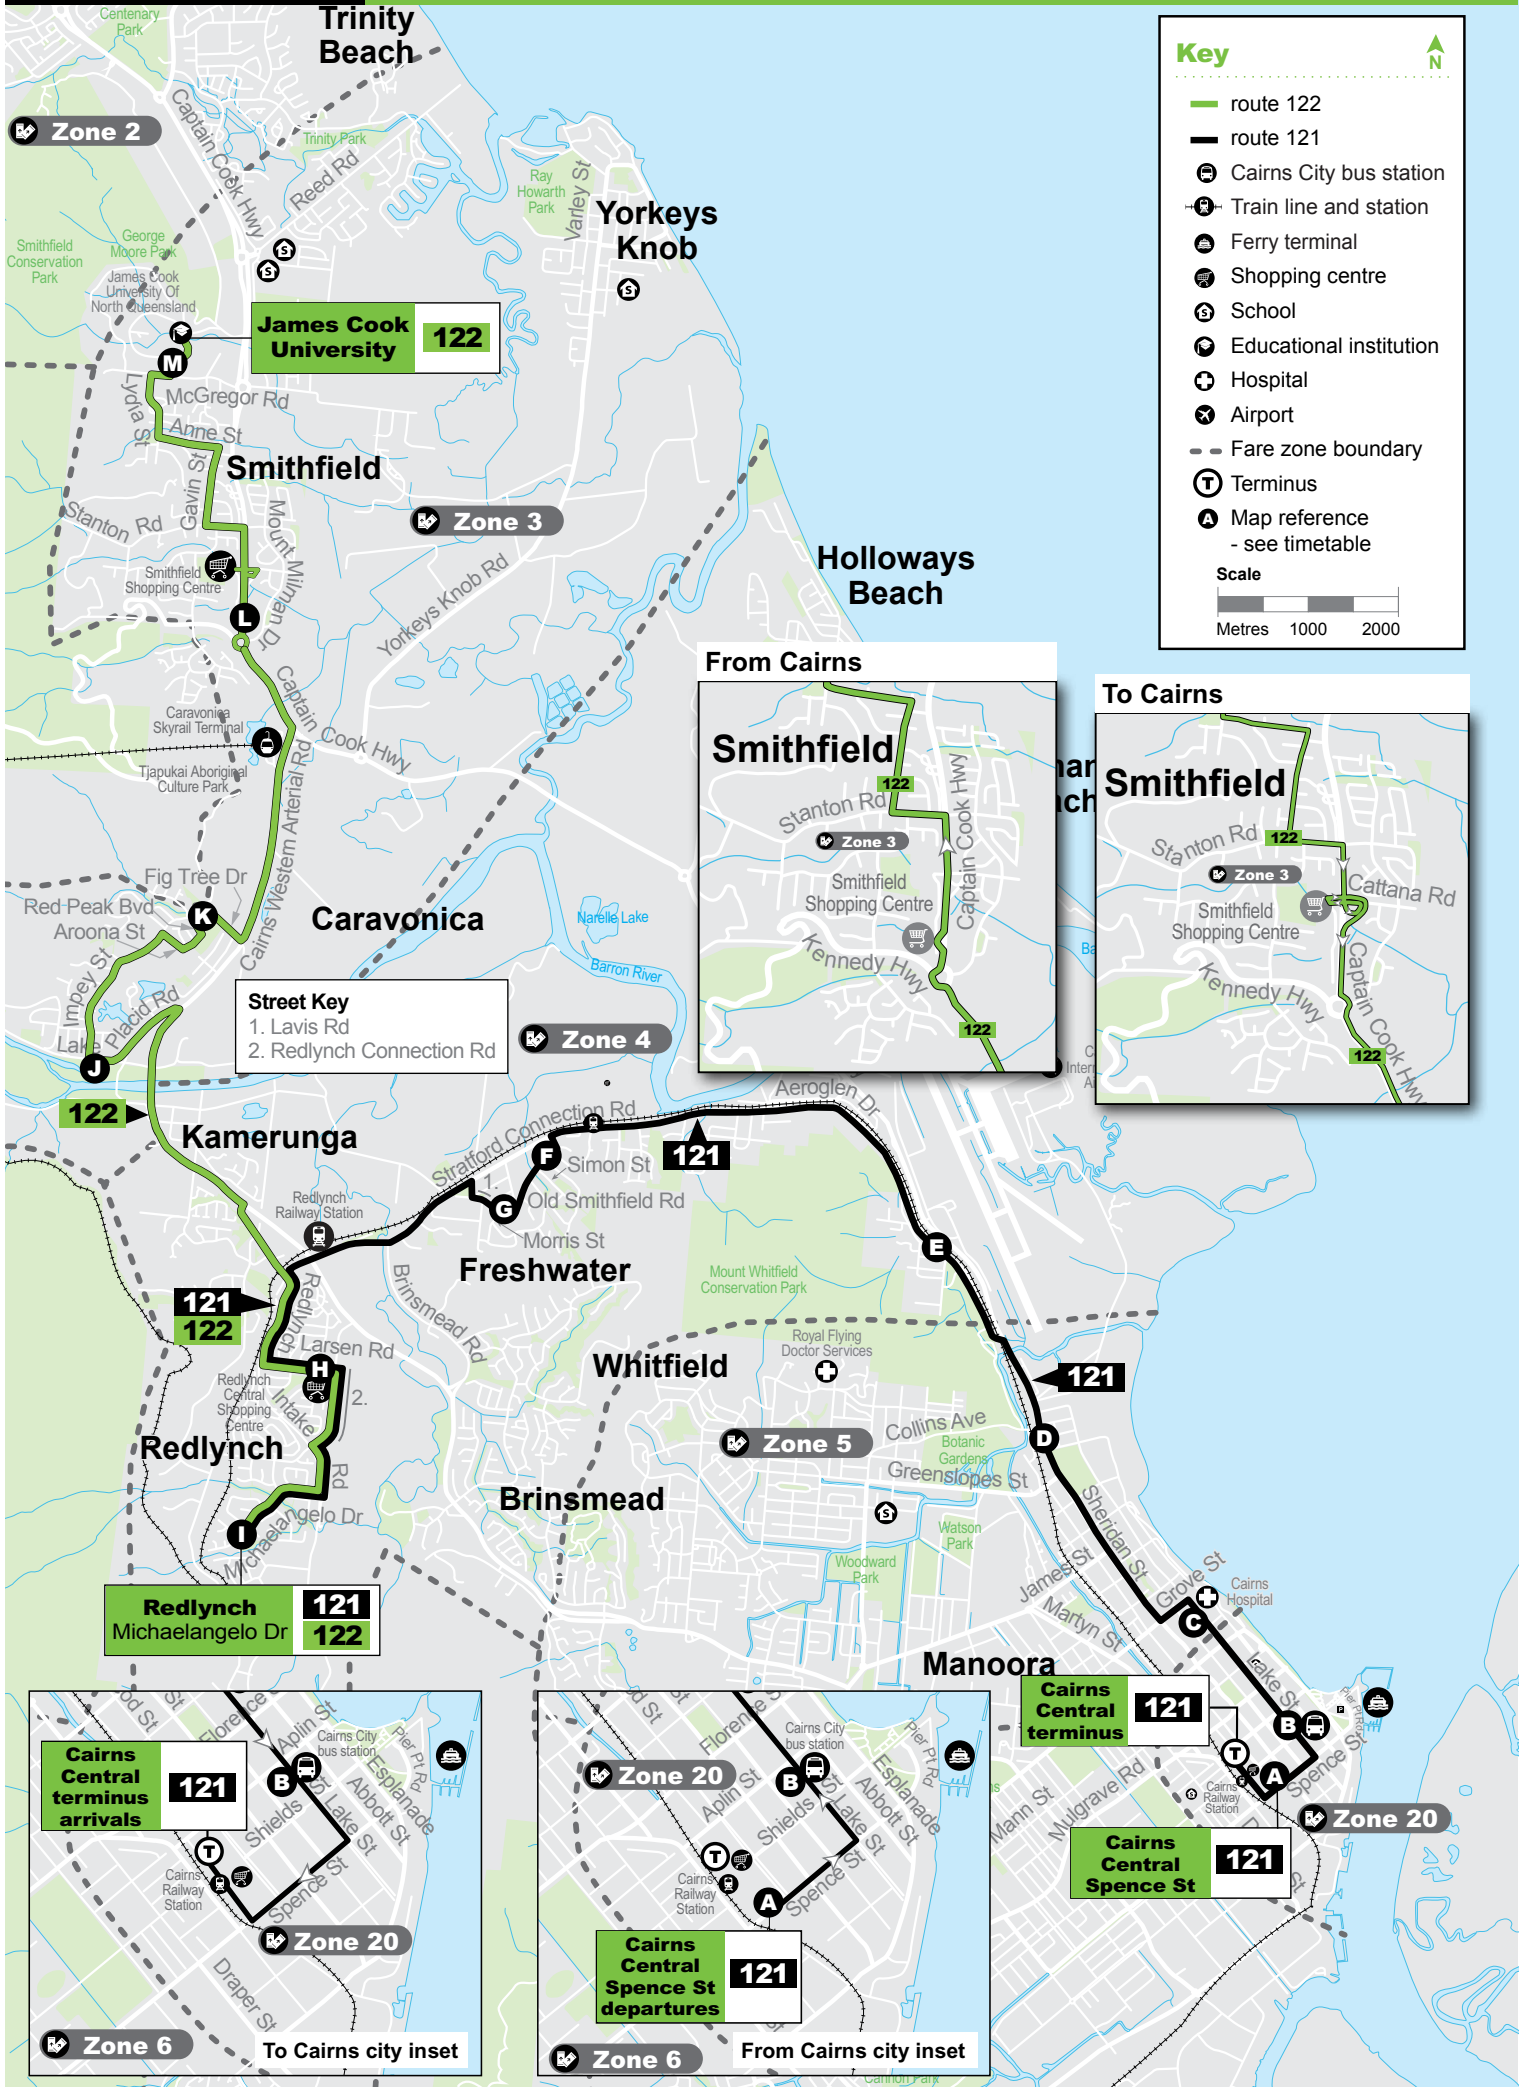

Visit translink.com.au or call **13 12 30**

© The State of Queensland (Department of Transport and Main Roads) 2017
Route 1121/122 printed June 2017

Route

121,122

Route map

route
121

Cairns Central Spence St to Redlynch

servicing Cairns City bus station, Cairns Hospital and Redlynch Central Shopping Centre

Monday to Friday

map ref	Route number	121	121	121	121	121	121	121	121	121	121	121	121	121	121	121	121	121	
		am	am	am	am	am	pm	pm	pm	pm	pm	pm	pm	pm	pm	pm	pm	pm	
A	Cairns Central SC Spence St	6.17	7.10	8.15	9.15	10.15	11.15	12.15	1.15	2.15	3.10	4.15	4.45	5.15	6.17	7.17	8.17	9.17	10.17
B	Cairns City bus station Platform 2	6.20	7.15	8.20	9.20	10.20	11.20	12.20	1.20	2.20	3.15	4.20	4.50	5.20	6.21	7.21	8.21	9.21	10.21
C	Cairns Hospital	6.23	7.18	8.23	9.23	10.23	11.23	12.23	1.23	2.23	3.18	4.23	4.53	5.23	6.24	7.24	8.24	9.24	10.24
D	Sheridan St	6.29	7.25	8.29	9.29	10.29	11.29	12.29	1.29	2.29	3.25	4.29	4.59	5.29	6.30	7.30	8.30	9.30	10.30
E	Aeroglen Dr	6.32	7.28	8.31	9.31	10.31	11.31	12.31	1.31	2.31	3.28	4.31	5.01	5.31	6.32	7.32	8.32	9.32	10.32
F	Old Smithfield Rd (Simon St)	6.38	7.35	8.37	9.37	10.37	11.37	12.37	1.37	2.37	3.35	4.37	5.07	5.37	6.38	7.38	8.38	9.38	10.38
G	Old Smithfield Rd (Morris St)	6.40	7.38	8.39	9.39	10.39	11.39	12.39	1.39	2.39	3.38	4.39	5.09	5.39	6.40	7.40	8.40	9.40	10.40
H	Redlynch Central Shopping Centre	6.45	7.45	8.45	9.45	10.45	11.45	12.45	1.45	2.45	3.45	4.45	5.15	5.45	6.45	7.45	8.45	9.45	10.45
I	Redlynch (Michaelangelo Dr)	6.49	7.49	8.49	9.49	10.49	11.49	12.49	1.49	2.49	3.49	4.49	5.19	5.49	6.49	7.49	8.49	9.49	10.49