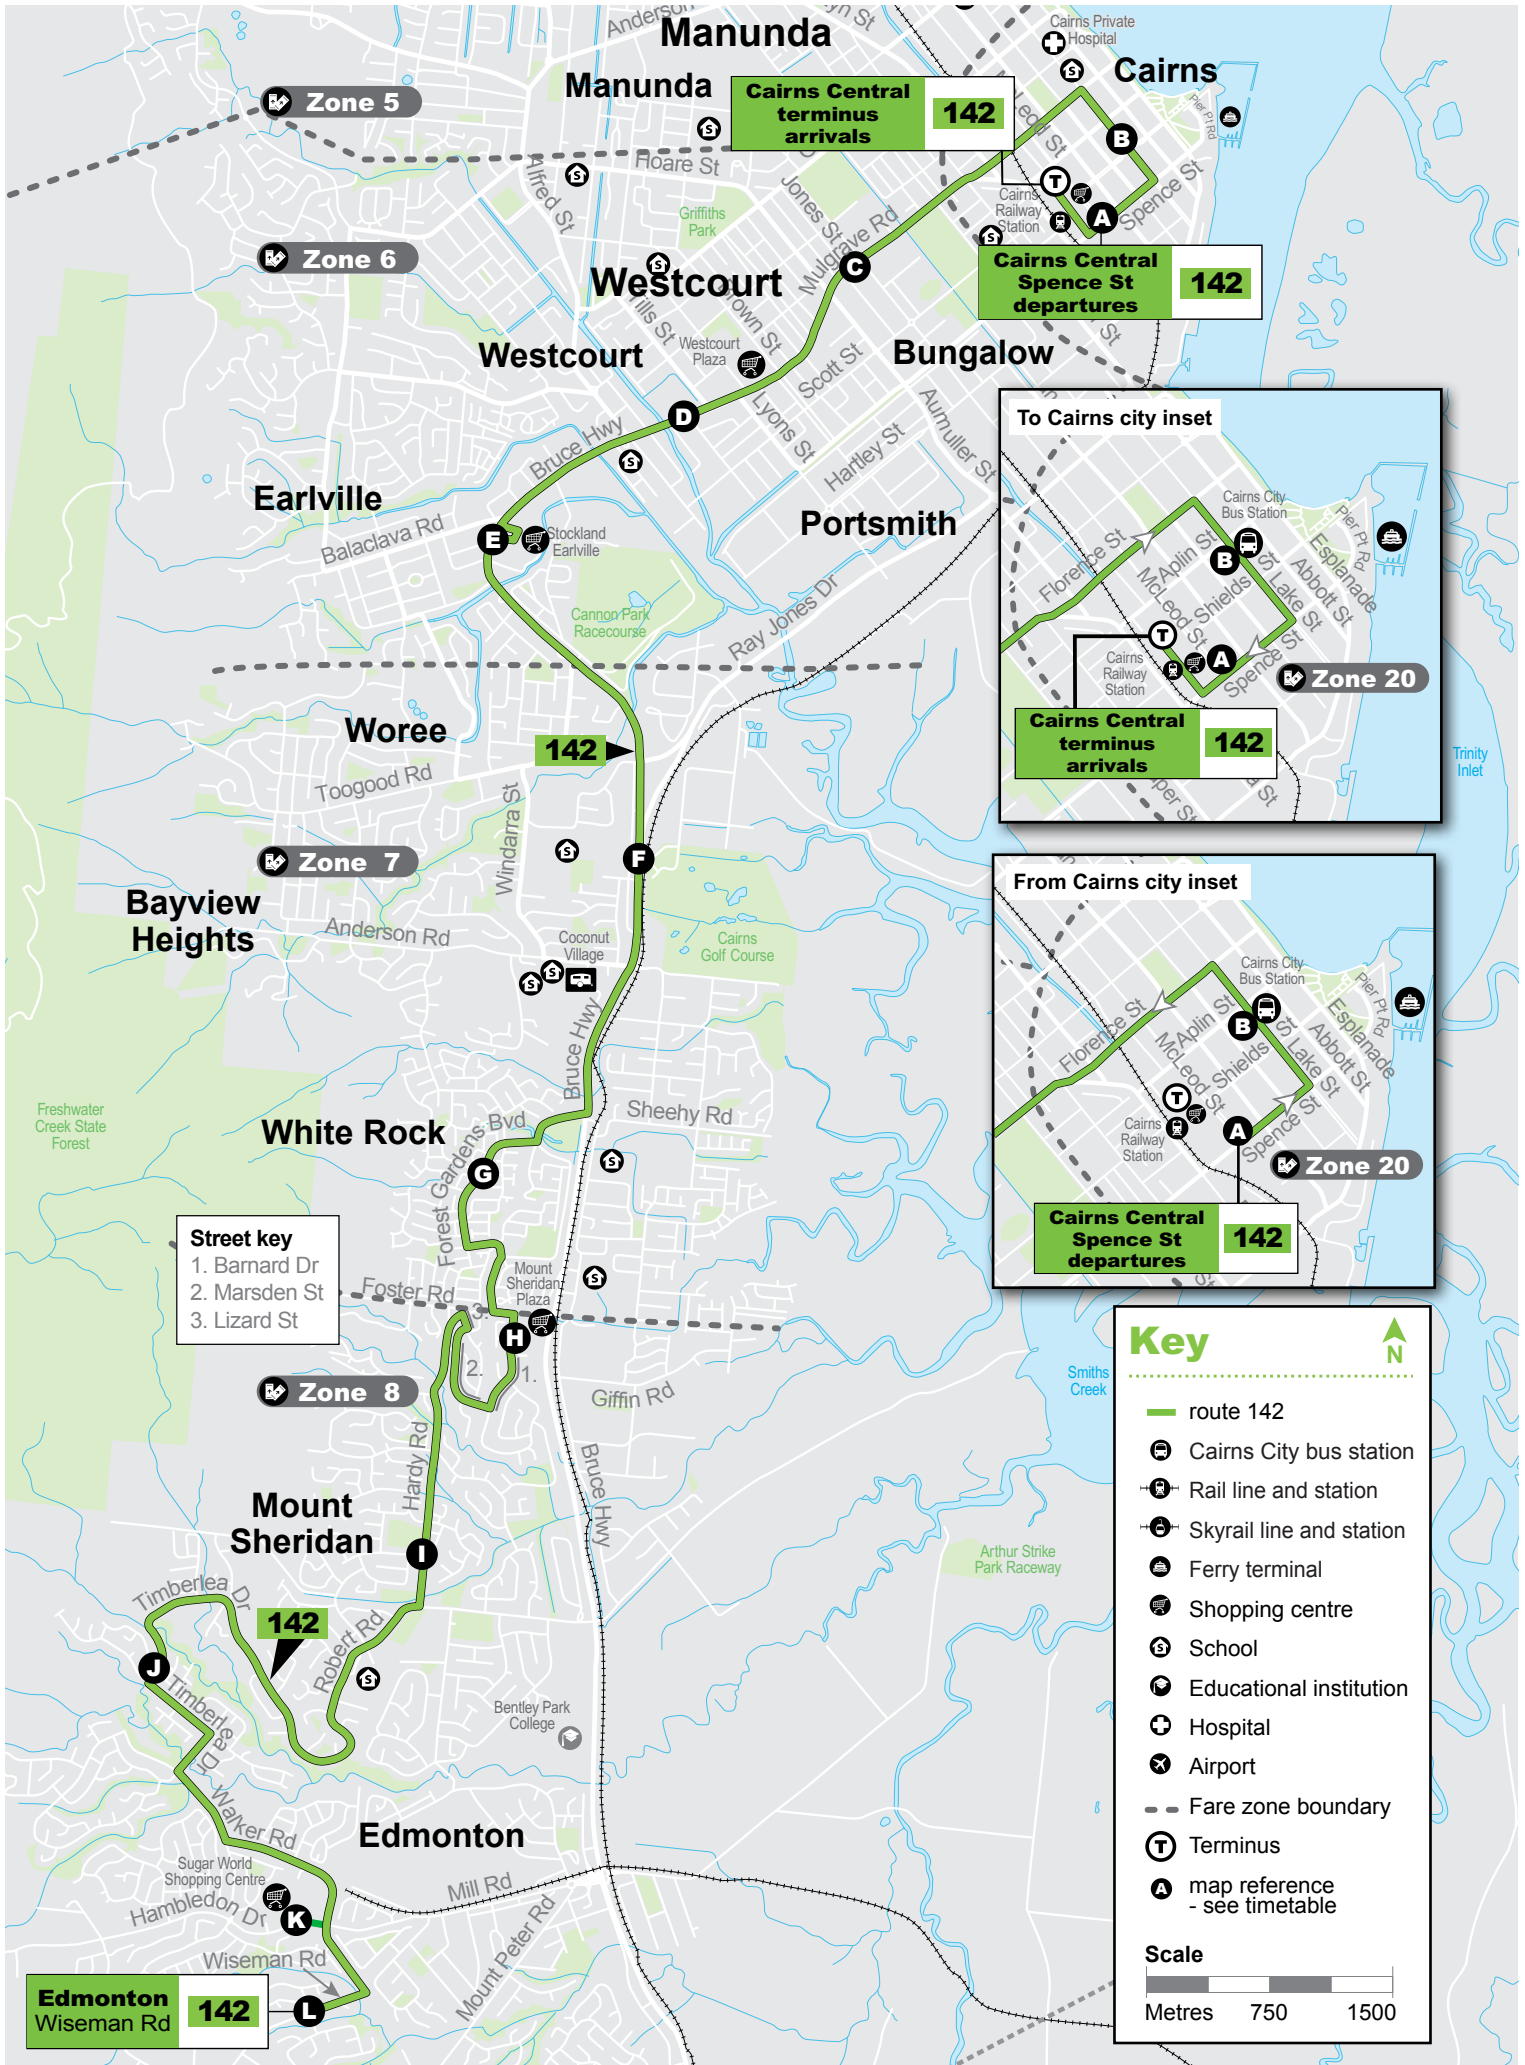

Timetables

All timetables are available at:

www.translink.com.au or

www.sunbus.com.au.

Timetable information

How to read this timetable

1. Use the route map to find the two timing points you are located between.
2. Locate these points on the timetable.
3. Your bus is scheduled to arrive between the times shown for these points. For example, if your bus stop is situated between timing points **A** and **B** on the map, then the bus is scheduled to arrive between the times listed for **A** and **B**.

© The State of Queensland (Department of Transport and Main Roads) 2017
Route 142 printed June 2017

142

142 Cairns Central to Edmonton

Effective from **19 June 2017**

Route description

142 Cairns City bus station to Edmonton, servicing Stockland Earlville, Mt Sheridan Plaza, Sugar World. Operates 7 days.

Key

- route 142
- Cairns City bus station
- Rail line and station
- Skyrail line and station
- Ferry terminal
- Shopping centre
- School
- Educational institution
- Hospital
- Airport
- Fare zone boundary
- Terminus
- map reference - see timetable

Cairns Central terminus arrivals 142

Zone 20

Edmonton Wiseman Rd 142

Monday to Friday

map ref	Route number	142	142	142	142	142	142
		am	am	am	am	am	am
A	Cairns Central SC Spence St	7.30	8.00	8.30	9.00	10.00	11.00
B	Cairns City Bus Station Platform 2	7.34	8.04	8.34	9.04	10.04	11.04
C	Mulgrave Rd (Jones St)	7.38	8.08	8.38	9.08	10.08	11.08
D	Mulgrave Rd (Balaclava Sch)	7.43	8.13	8.43	9.13	10.13	11.13
E	Stockland Earlville	7.48	8.18	8.48	9.18	10.18	11.18
F	Des Chalmers Dr (Charlotte Cl)	7.53	8.23	8.53	9.23	10.23	11.23
G	Forest Gardens	7.59	8.29	8.59	9.29	10.29	11.29
H	Mt Sheridan Plaza	8.05	8.35	9.05	9.35	10.35	11.35
I	Hardy Rd	8.10	8.40	9.10	9.40	10.40	11.40
J	Timberlea Dr	8.15	8.45	9.15	9.45	10.45	11.45
K	Sugarworld Shops	8.19	8.49	9.19	9.49	10.49	11.49
L	Edmonton (Wiseman Rd)	8.23	8.53	9.23	9.53	10.53	11.53